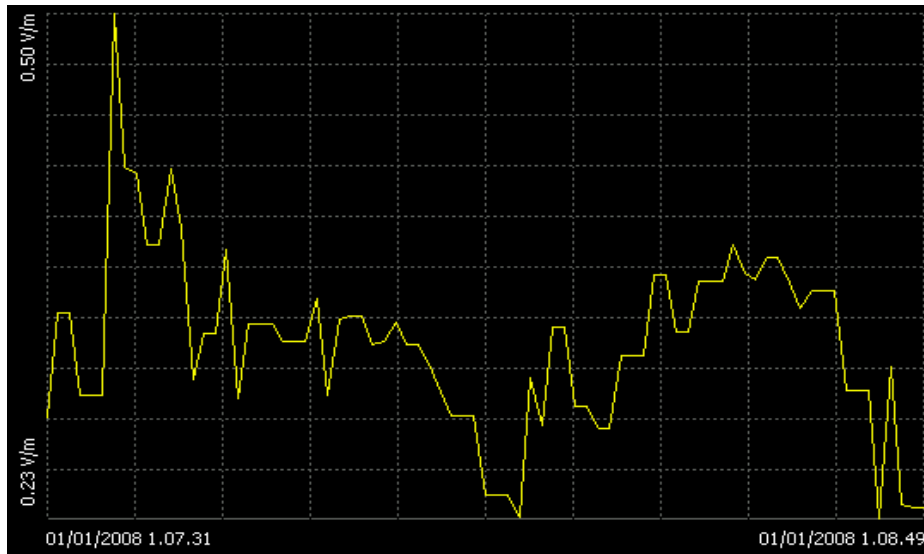

Ex (V/m)	Ey (V/m)	Ez (V/m)	TEMP (°C)	HUMID (%)
0,13	0,11	0,23	31,43	53,76
0,15	0,12	0,28	31,43	53,76
0,15	0,12	0,28	31,4	53,88
0,18	0,12	0,2	31,4	53,88
0,18	0,12	0,2	31,42	53,92
0,18	0,12	0,2	31,44	53,92
0,24	0,13	0,42	31,44	53,92
0,24	0,11	0,32	31,44	53,92
0,21	0,12	0,33	31,44	53,92
0,18	0,11	0,31	31,44	53,92
0,18	0,11	0,31	31,46	54,01
0,23	0,12	0,32	31,5	53,95
0,26	0,1	0,26	31,5	53,95
0,16	0,11	0,23	31,5	53,95
0,2	0,13	0,22	31,5	53,95
0,2	0,13	0,22	31,53	53,98
0,17	0,11	0,31	31,56	53,95
0,17	0,12	0,21	31,56	53,95
0,17	0,12	0,26	31,56	53,95
0,17	0,12	0,26	31,62	53,92
0,17	0,12	0,26	31,64	53,88
0,16	0,12	0,26	31,64	53,88
0,16	0,12	0,26	31,68	53,82
0,16	0,12	0,26	31,71	53,76
0,16	0,11	0,29	31,73	53,73
0,17	0,11	0,22	31,73	53,73
0,17	0,11	0,27	31,73	53,73
0,15	0,12	0,27	31,73	53,73
0,15	0,12	0,27	31,8	53,66
0,18	0,12	0,24	31,84	53,63
0,19	0,12	0,24	31,84	53,63
0,17	0,11	0,27	31,84	53,63
0,16	0,11	0,26	31,84	53,63