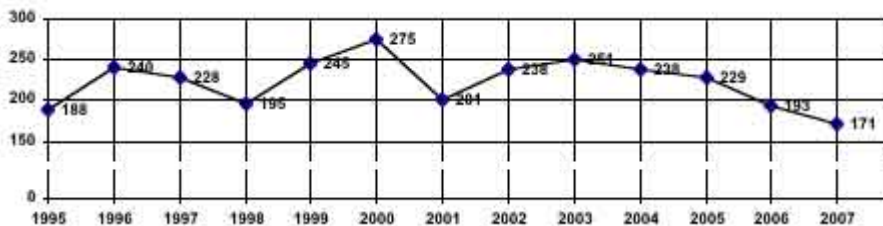

ICCA was founded in 1994 and has more than 6000 Crop Circles in over 50 countries listed and continuous to archive every new seasons's new formations. At each new year ICCA produces a its „Annual Report“ which resembles a statistical review of the past crop Circle year worldwide. We only do list "classical" crop circle formation in which the plants were flattened in a geometrical pattern. Not in cluded are so called "RDF - randomly Downed Formations" or pattern cut into the fields like maize-labyrinths etc. ICCA gets regularly updated, like with the years previous to 1995, so some numbers may change over the time. Please note the to-date stand.

Stand: 20.02.2008

BASIC OVERVIEW

- 1995: 188
- 1996: 240
- 1997: 228
- 1998: 195
- 1999: 245
- 2000: 275
- 2001: 201
- 2002: 238
- 2003: 251
- 2004: 238
- 2005: 229
- 2006: 193
- 2007: 171
- 2008...

Andreas Müller